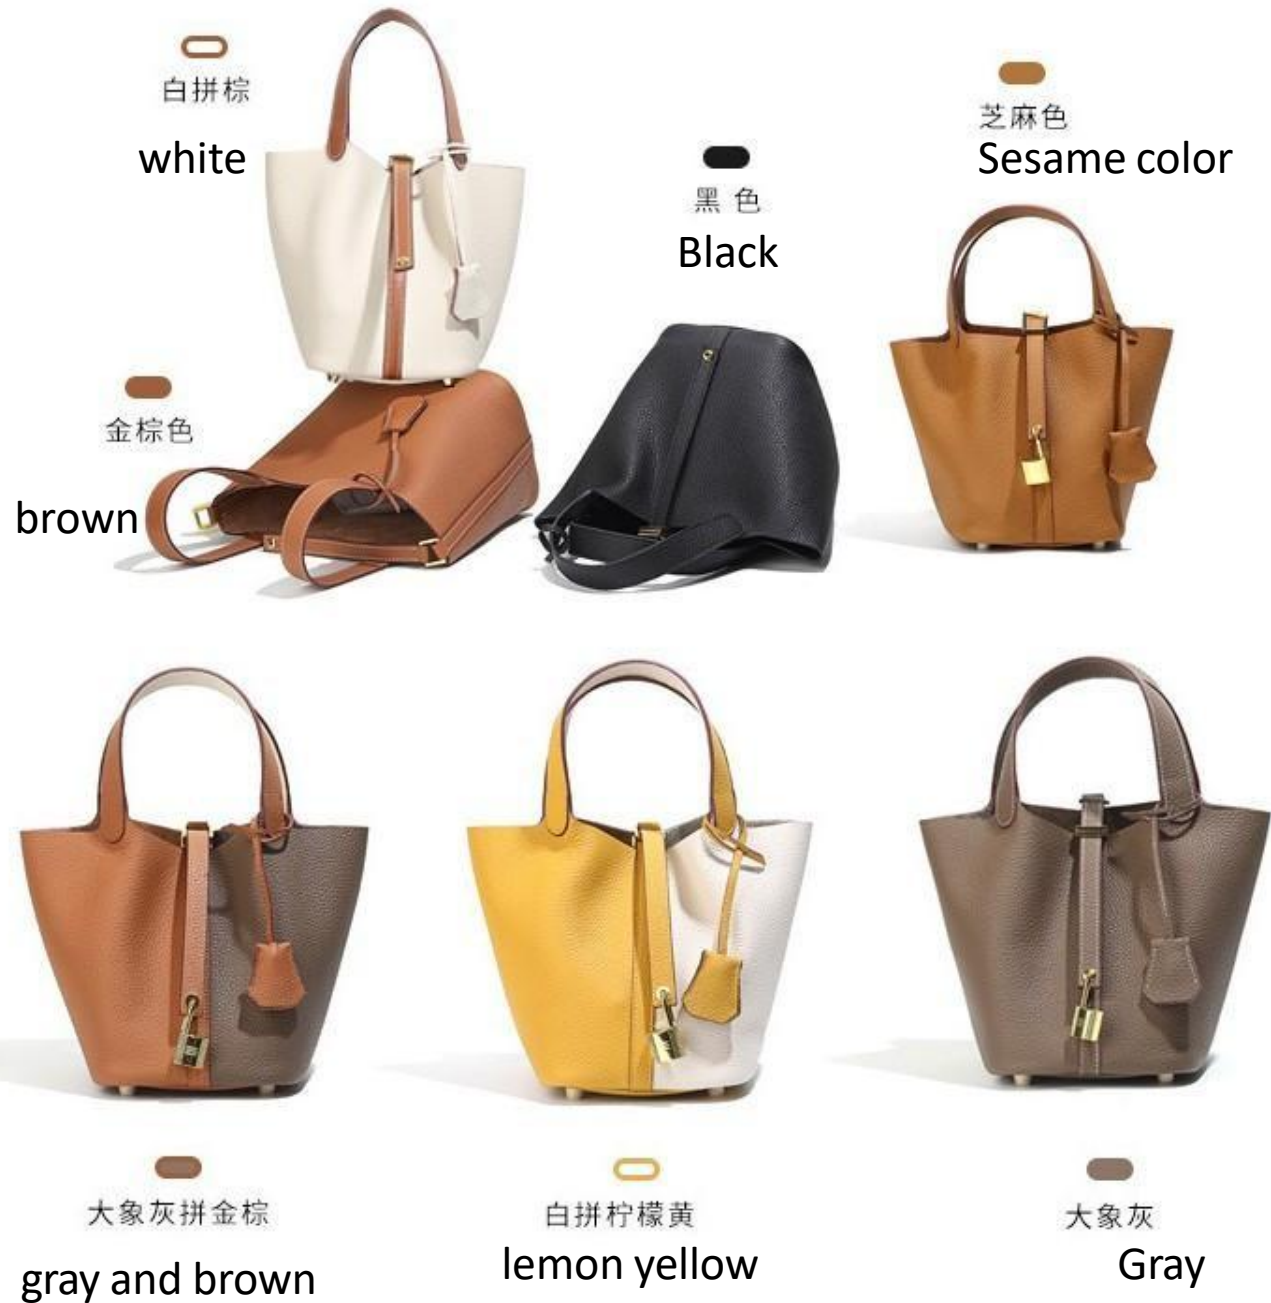

Vegetable basket handbag

Unit price:USD37/PCS

Material: top layer cowhide

Size: 19CM*14CM*19CM

Weight: 0.68kg

Inner: no inner

Opening method: lock

Note:

① The price quoted is ex-factory price, excluding tax and freight.

② If need to add your company's logo, the quantity of each model needs to reach 30PCS