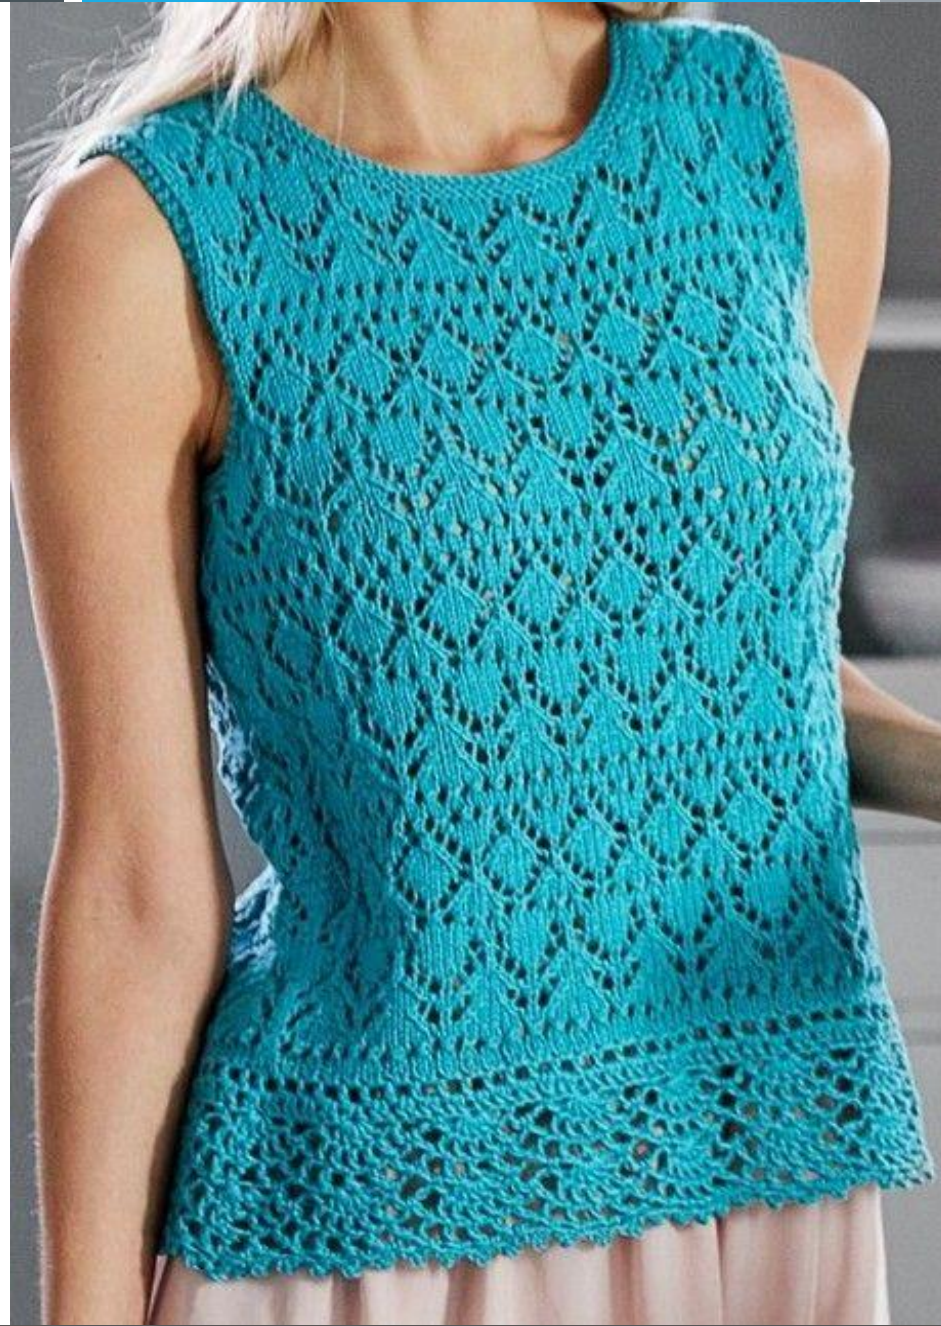

YOUNG LADIES STETCH TWILL CARGO PANT

2023

Address : Road # 16, House # 19, Sector # 03, Uttara Model Town, Dhaka – 1230, Bangladesh.

Cell # +8801977720077, e-mail : info@ffsourcing.net; www.ffsourcing.net