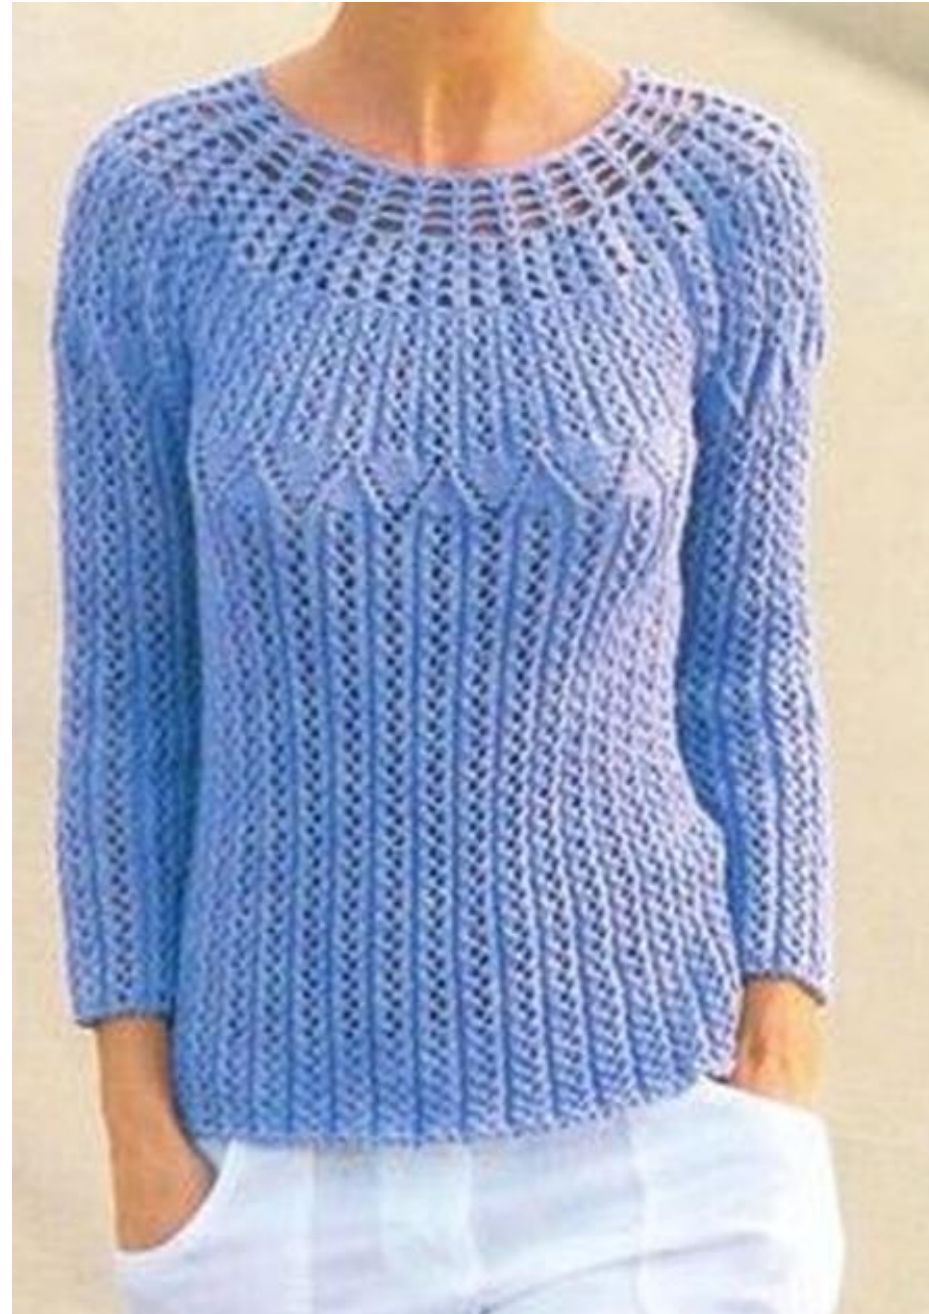

YOUNG LADIES STETCH TWILL CARGO PANT

2023

Address : Road # 16, House # 19, Sector # 03, Uttara Model Town, Dhaka – 1230, Bangladesh.

Cell # +8801977720077, e-mail : info@ffsourcing.net; www.ffsourcing.net