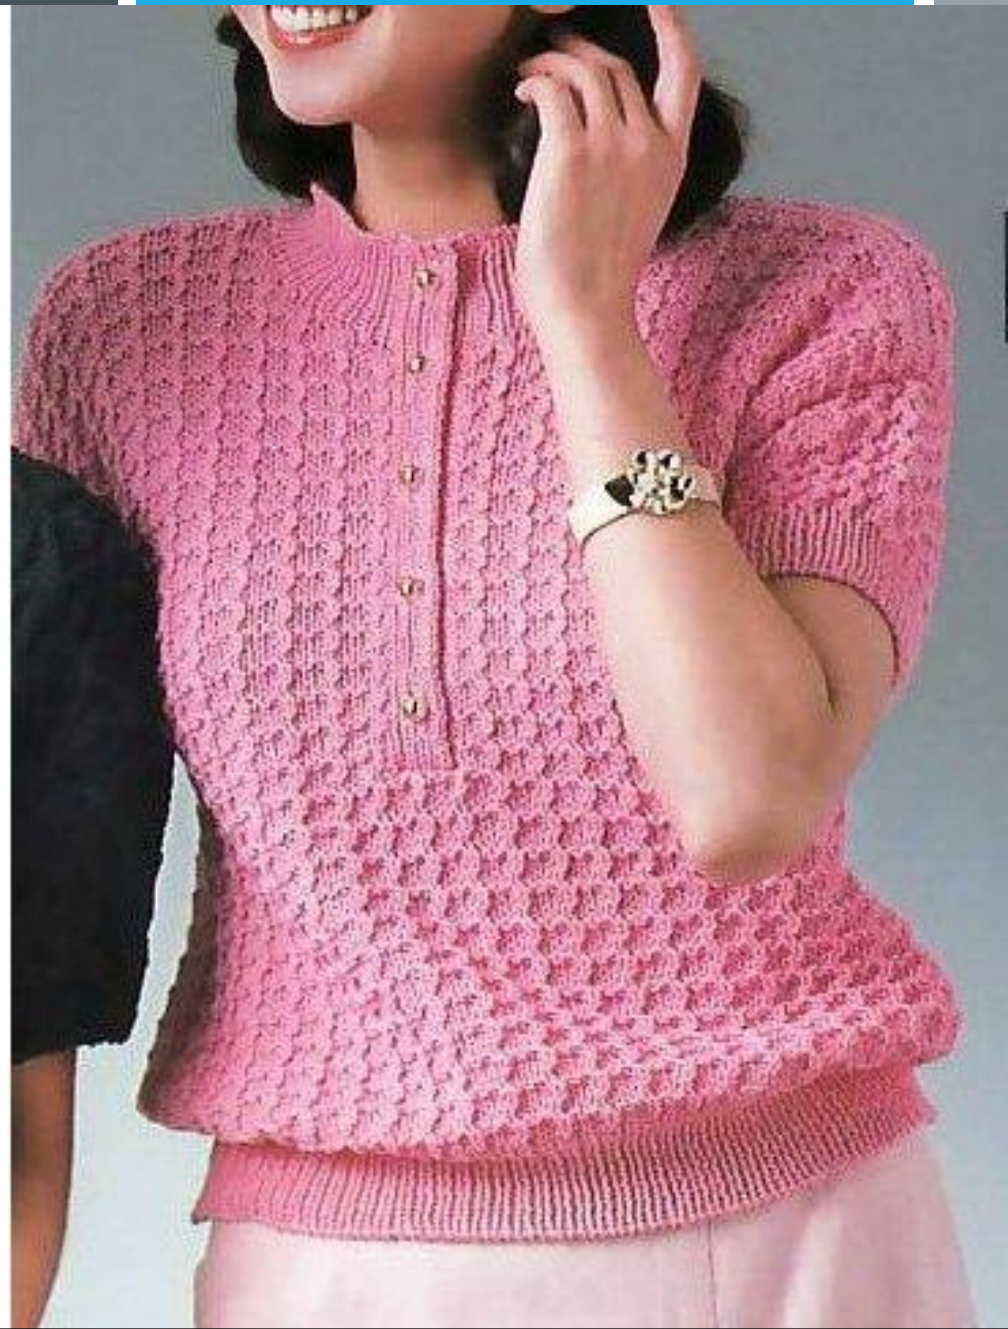

YOUNG LADIES STETCH TWILL CARGO PANT

2023

Address : Road # 16, House # 19, Sector # 03, Uttara Model Town, Dhaka – 1230, Bangladesh.

Cell # +8801977720077, e-mail : info@ffsourcing.net; www.ffsourcing.net